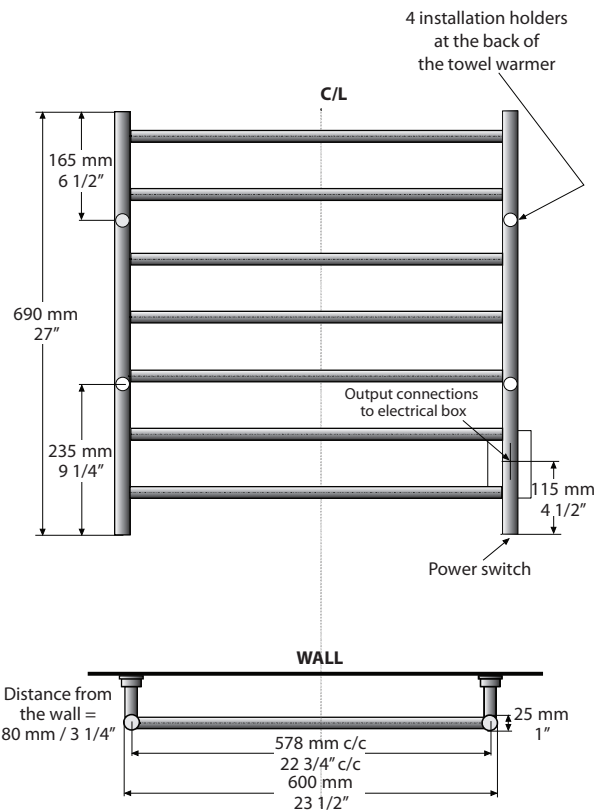

## Hard Wire Wall-Mounted Towel Warmer

With a Momento towel warmer, you can wrap yourself up in a warm, dry towel straight out of the bath or shower.