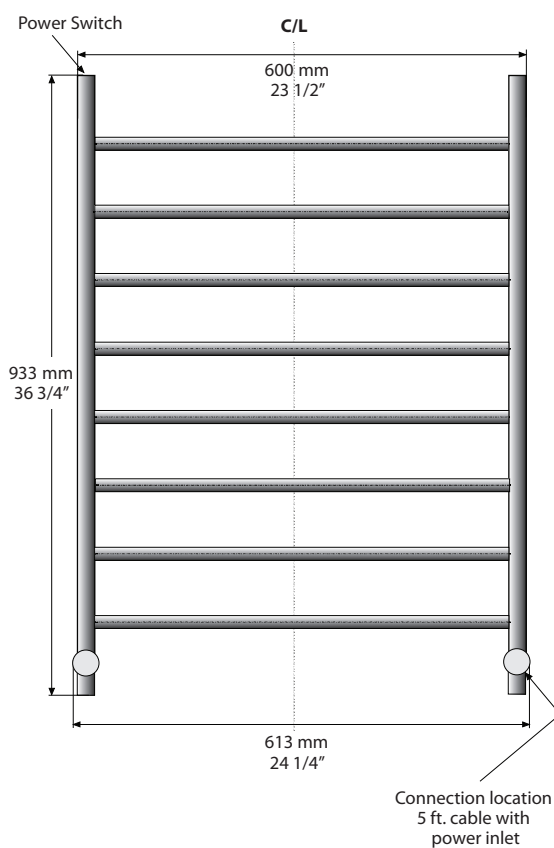

Venetia Mobile Towel Warmer

With a Momento towel warmer, you can wrap yourself up in a warm, dry towel straight out of the bath or shower.

Features

- Plugs into a standard 120V outlet
- Chrome finish
- 8 drying bars
- 1-year warranty against defects

Model

Watts	Volts	Product #
150	110	K1023E